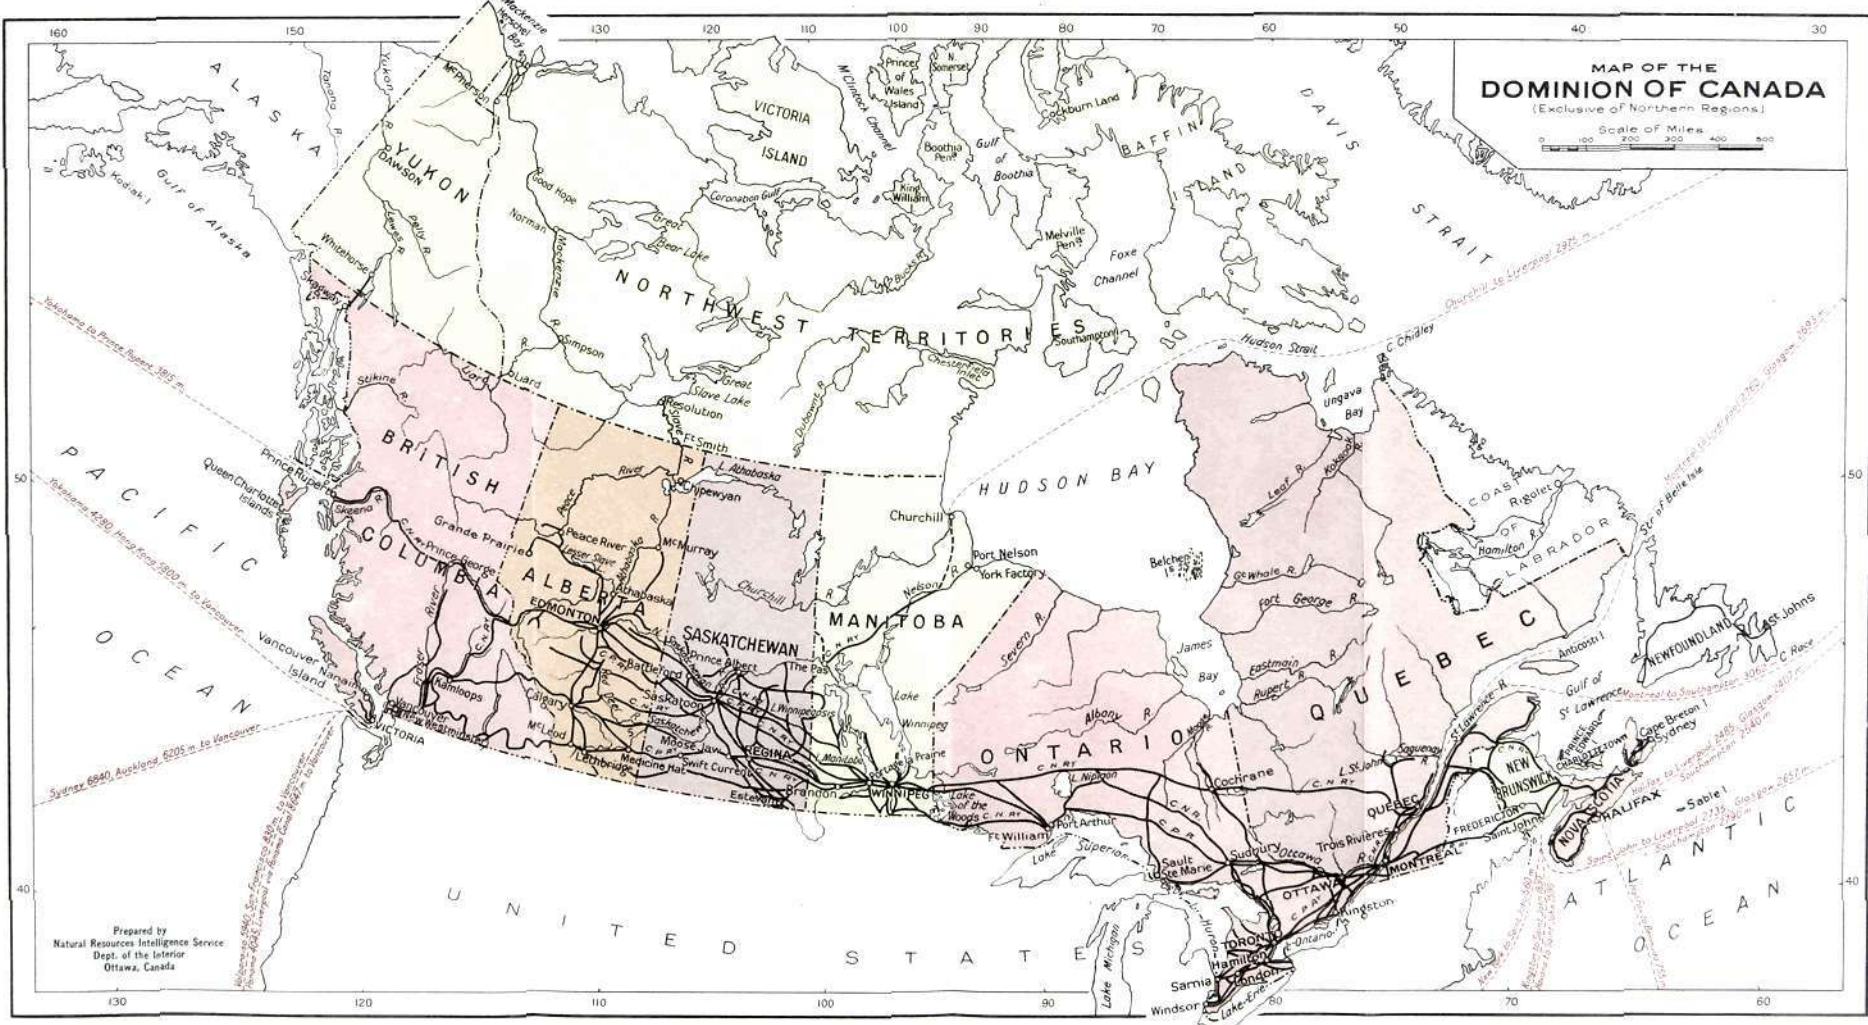

# MAP OF THE DOMINION OF CANADA

(Exclusive of Northern Regions.)

Scale of Miles  
0 100 200 300 400 500

Prepared by  
Natural Resources Intelligence Service  
Dept. of the Interior  
Ottawa, Canada